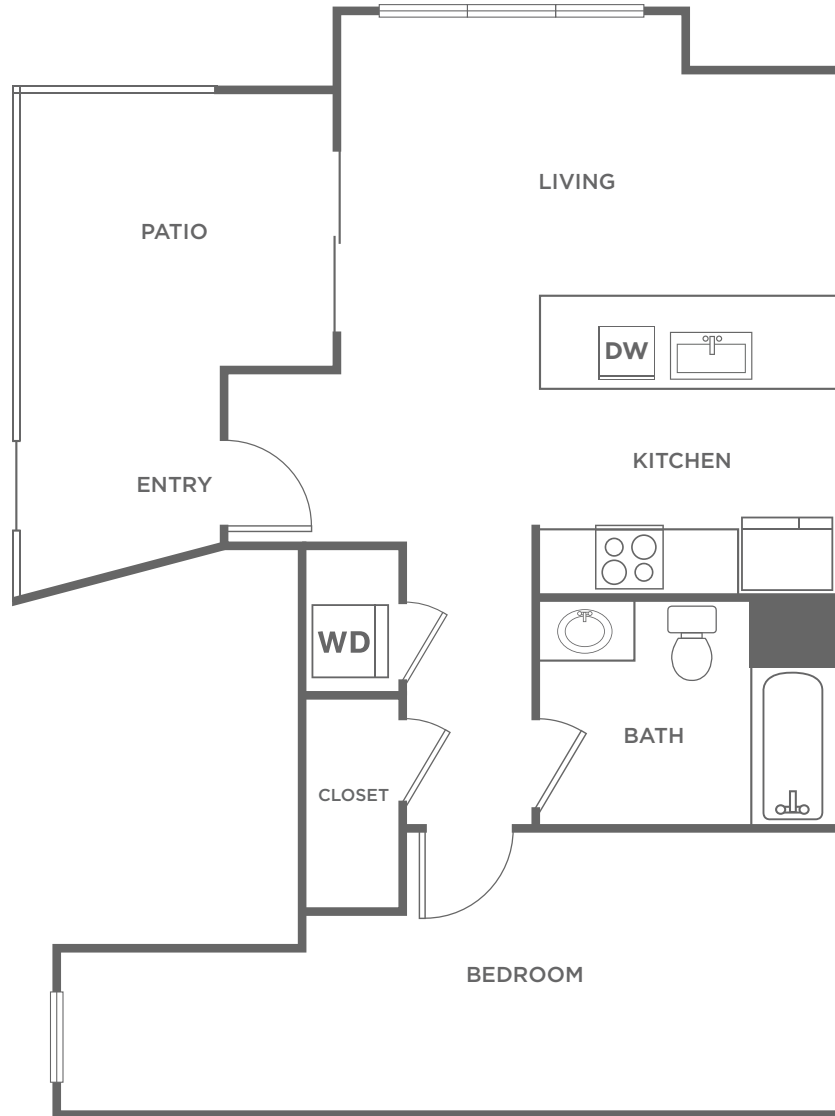

The Rutherford

1 BED / 1 BATH

713

SQ. FT.

Vintage
at SLO

3554 Ranch House Road | San Luis Obispo, CA 93401

www.vintageatslo.com

**Floor plans are artist's rendering. All dimensions are approximate. Actual product and specifications may vary in dimension or detail. Not all features are available in every apartment. Prices and availability are subject to change. Please see a representative for details.*