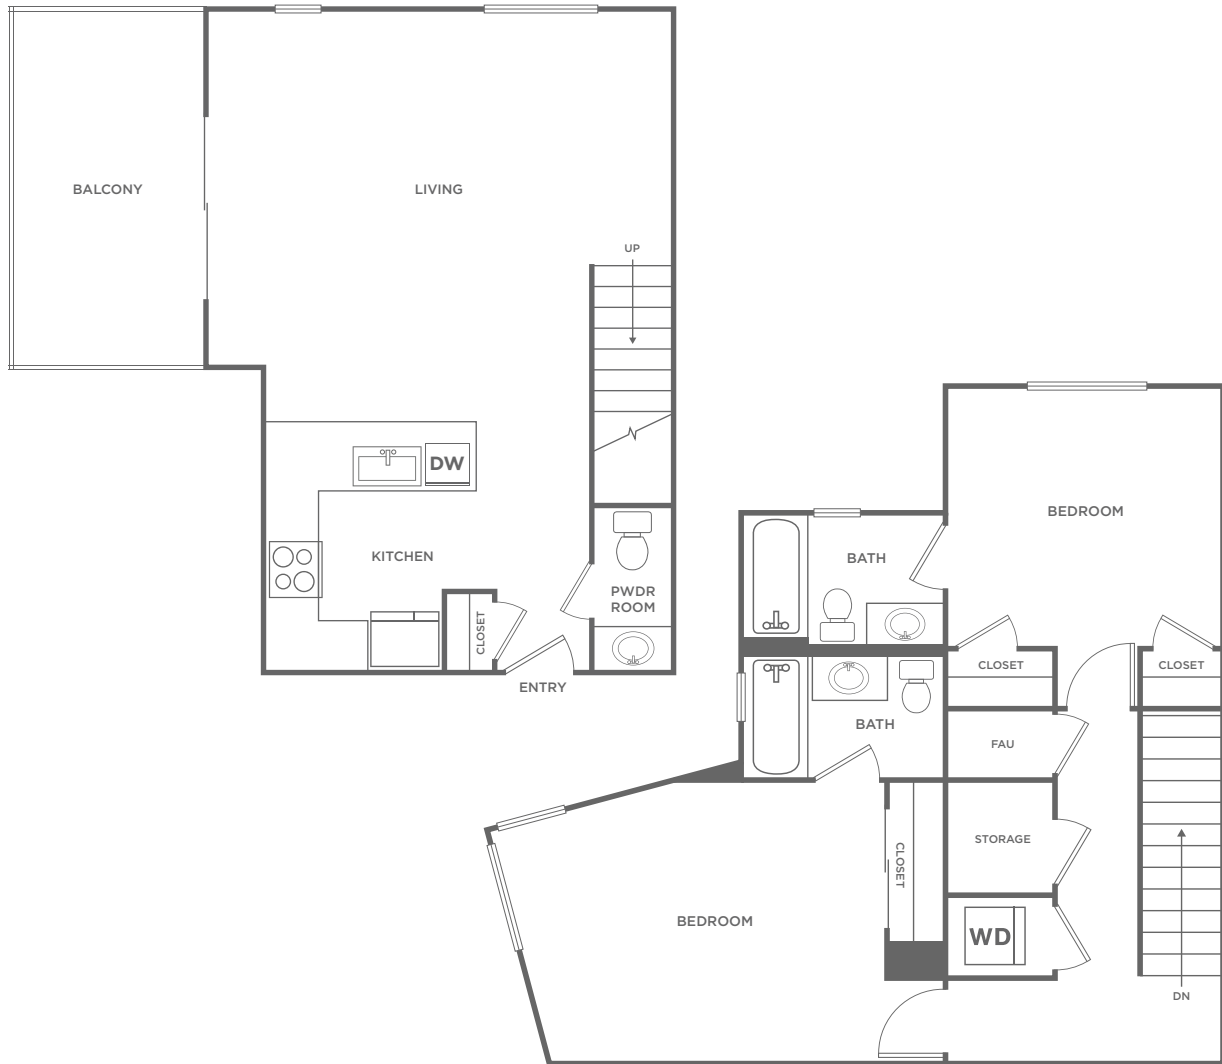

The Paso

2 BED / 2.5 BATH

1225

SQ. FT.

Vintage
at SLO

3554 Ranch House Road | San Luis Obispo, CA 93401

www.vintageatslo.com

**Floor plans are artist's rendering. All dimensions are approximate. Actual product and specifications may vary in dimension or detail. Not all features are available in every apartment. Prices and availability are subject to change. Please see a representative for details.*